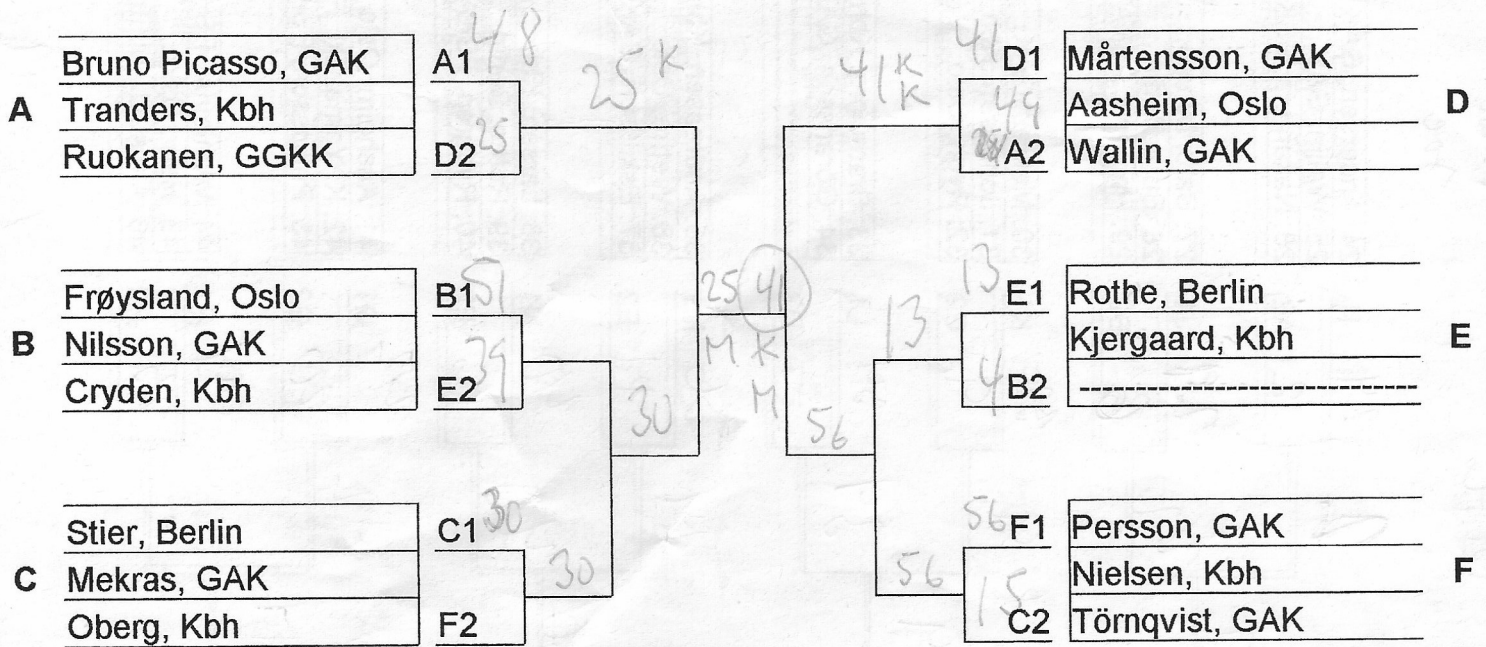

Sensu
Leif

~~Miyah~~
Hahl

SUGO CUP 1998 A-GRUPP

Tenji

Wasse
Joe

Handwritten signature or initials at the bottom right corner.

SUGO CUP 1998 B-GRUPP

SUGO CUP 1998 DAM