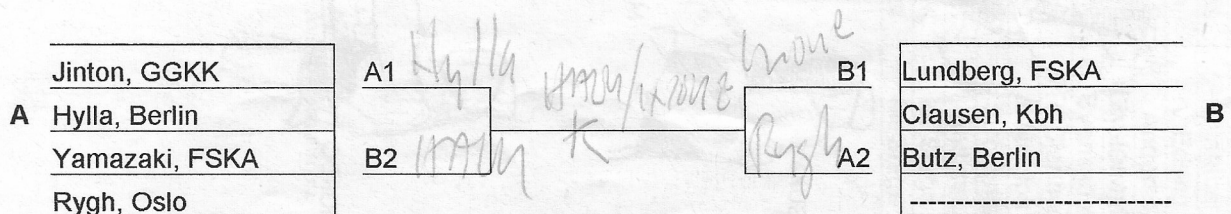

SUGO CUP 1998 OLD BOYS